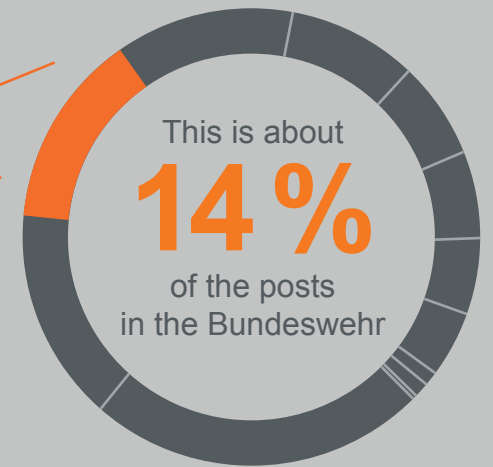

# The Joint Support and Enabling Service

The second largest major military organizational element of the Bundeswehr

over 32,000 posts\*