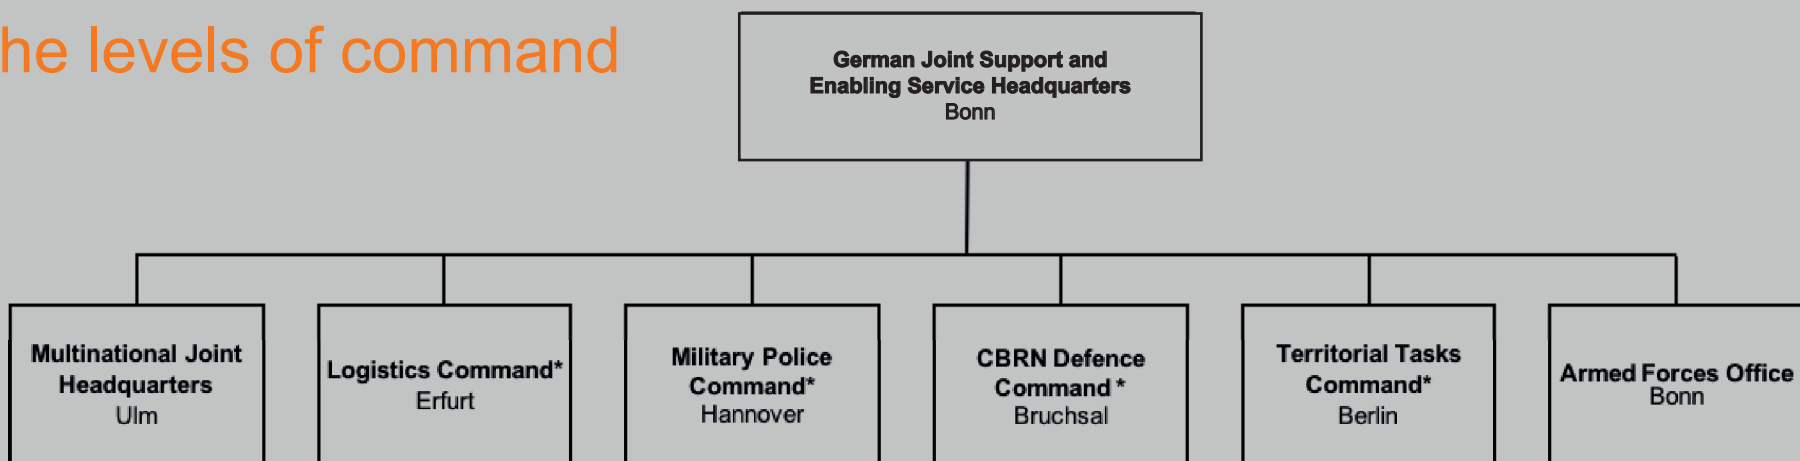

# The Joint Support and Enabling Service

The second largest major military organizational element of the Bundeswehr

over 32,000 posts\*

## The specialist sector

Distribution of personnel among the task areas

## The levels of command

More than 200 offices and units in Germany and around the world are national and international partners

\* i.a.w. target organizational structure - as of 01/2018